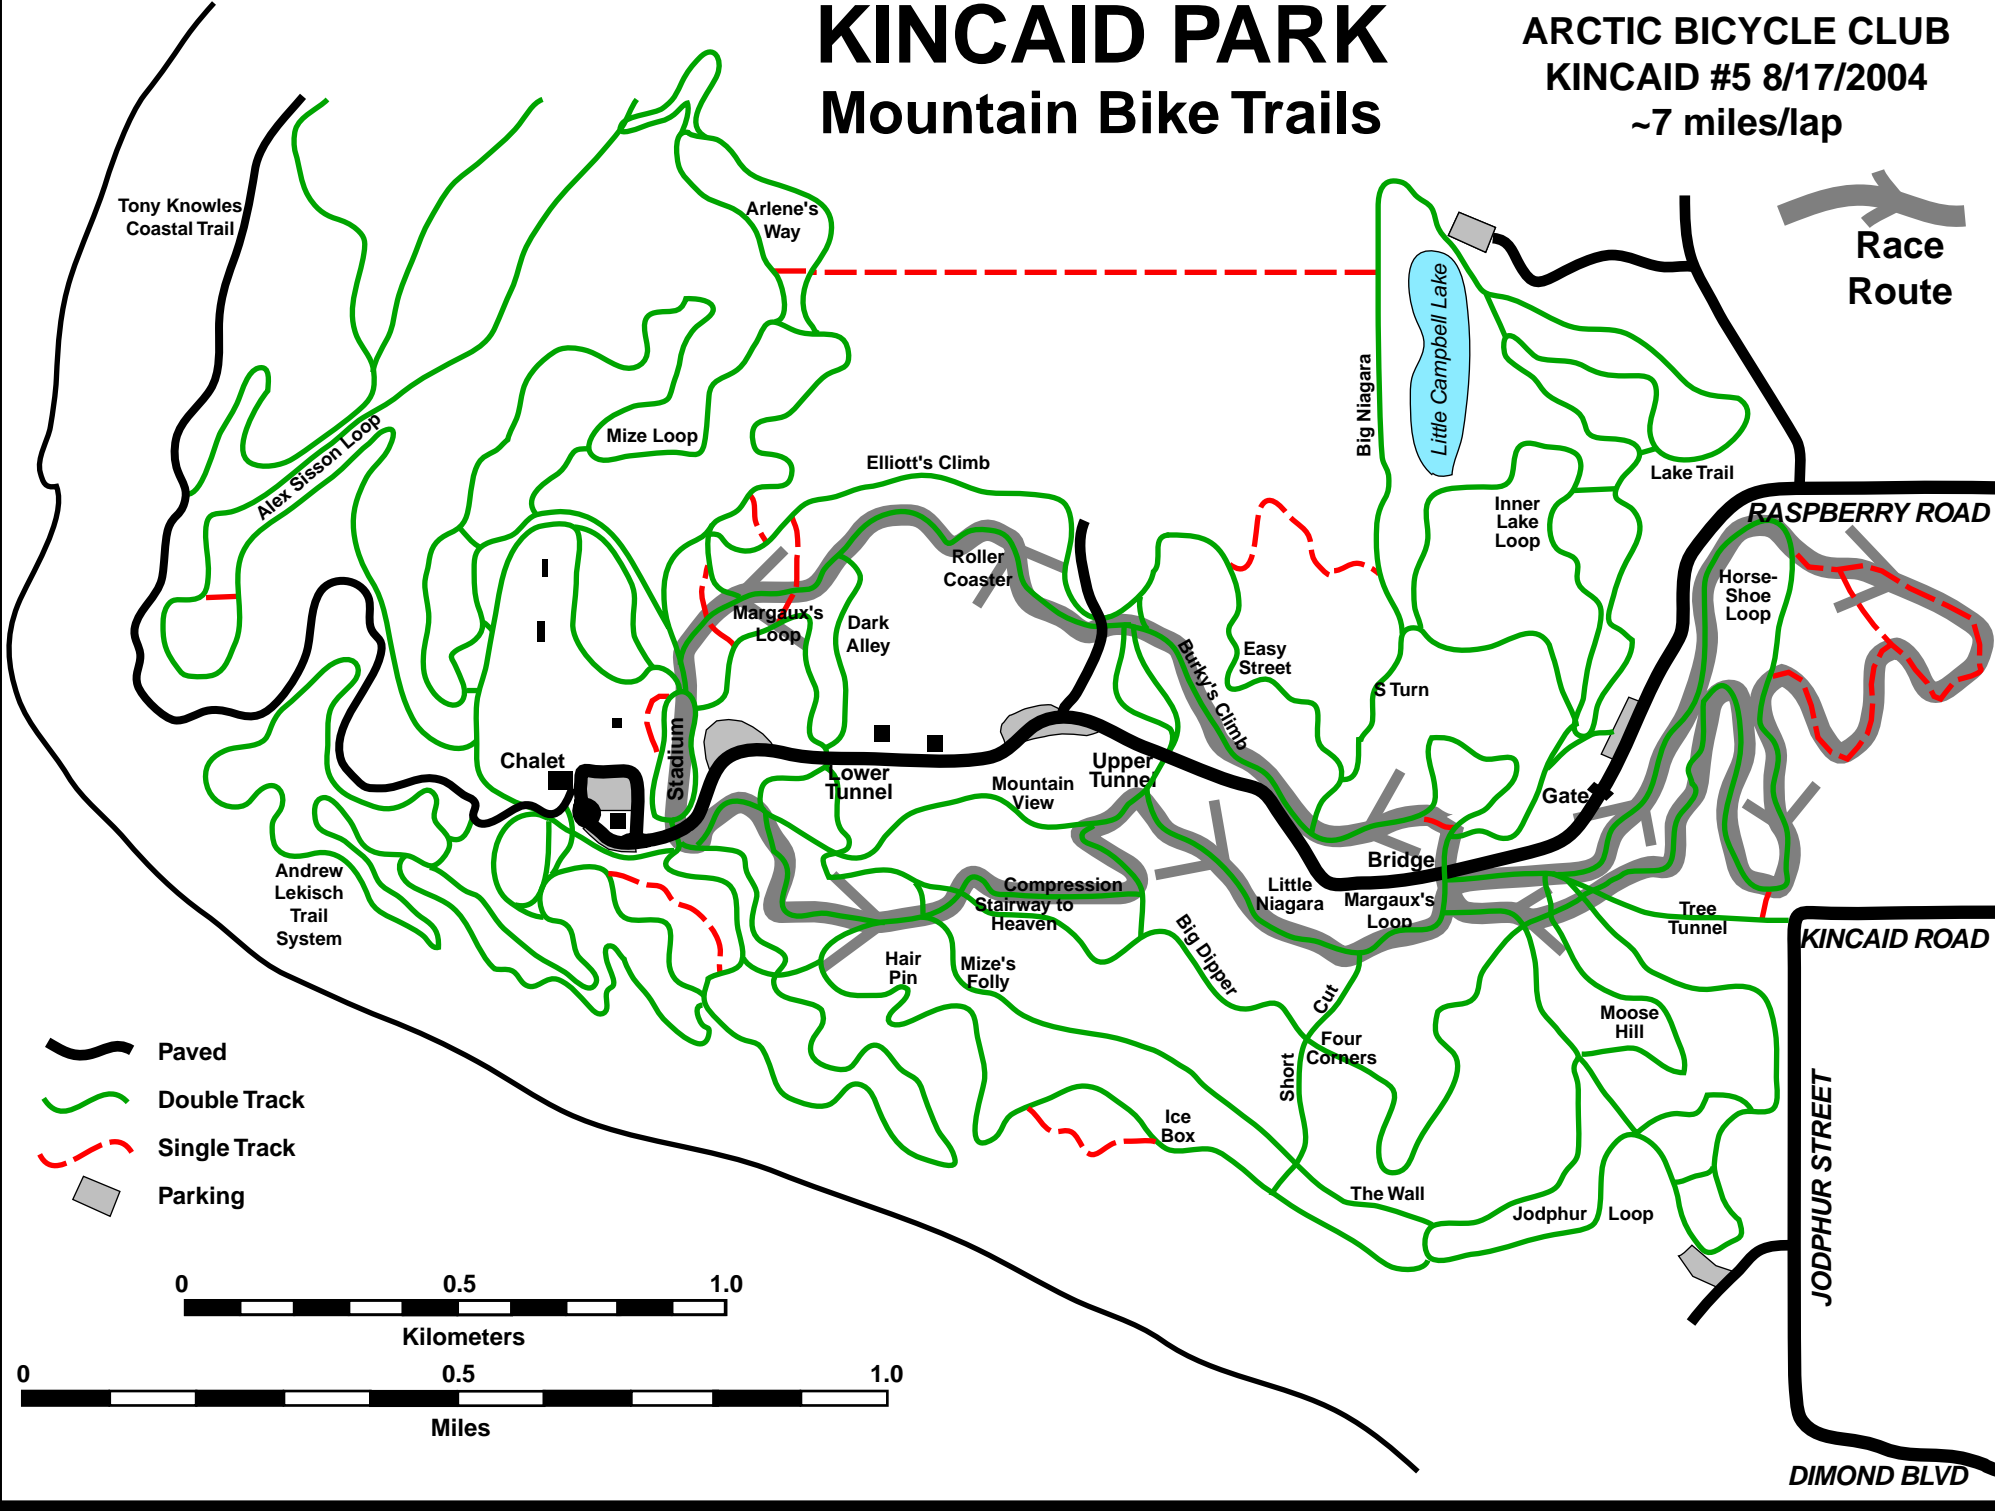

KINCAID PARK Mountain Bike Trails

ARCTIC BICYCLE CLUB
KINCAID #5 8/17/2004
~7 miles/lap

-  Paved
-  Double Track
-  Single Track
-  Parking

RASPBERRY ROAD
KINCAID ROAD
JODPHUR STREET
DIMOND BLVD