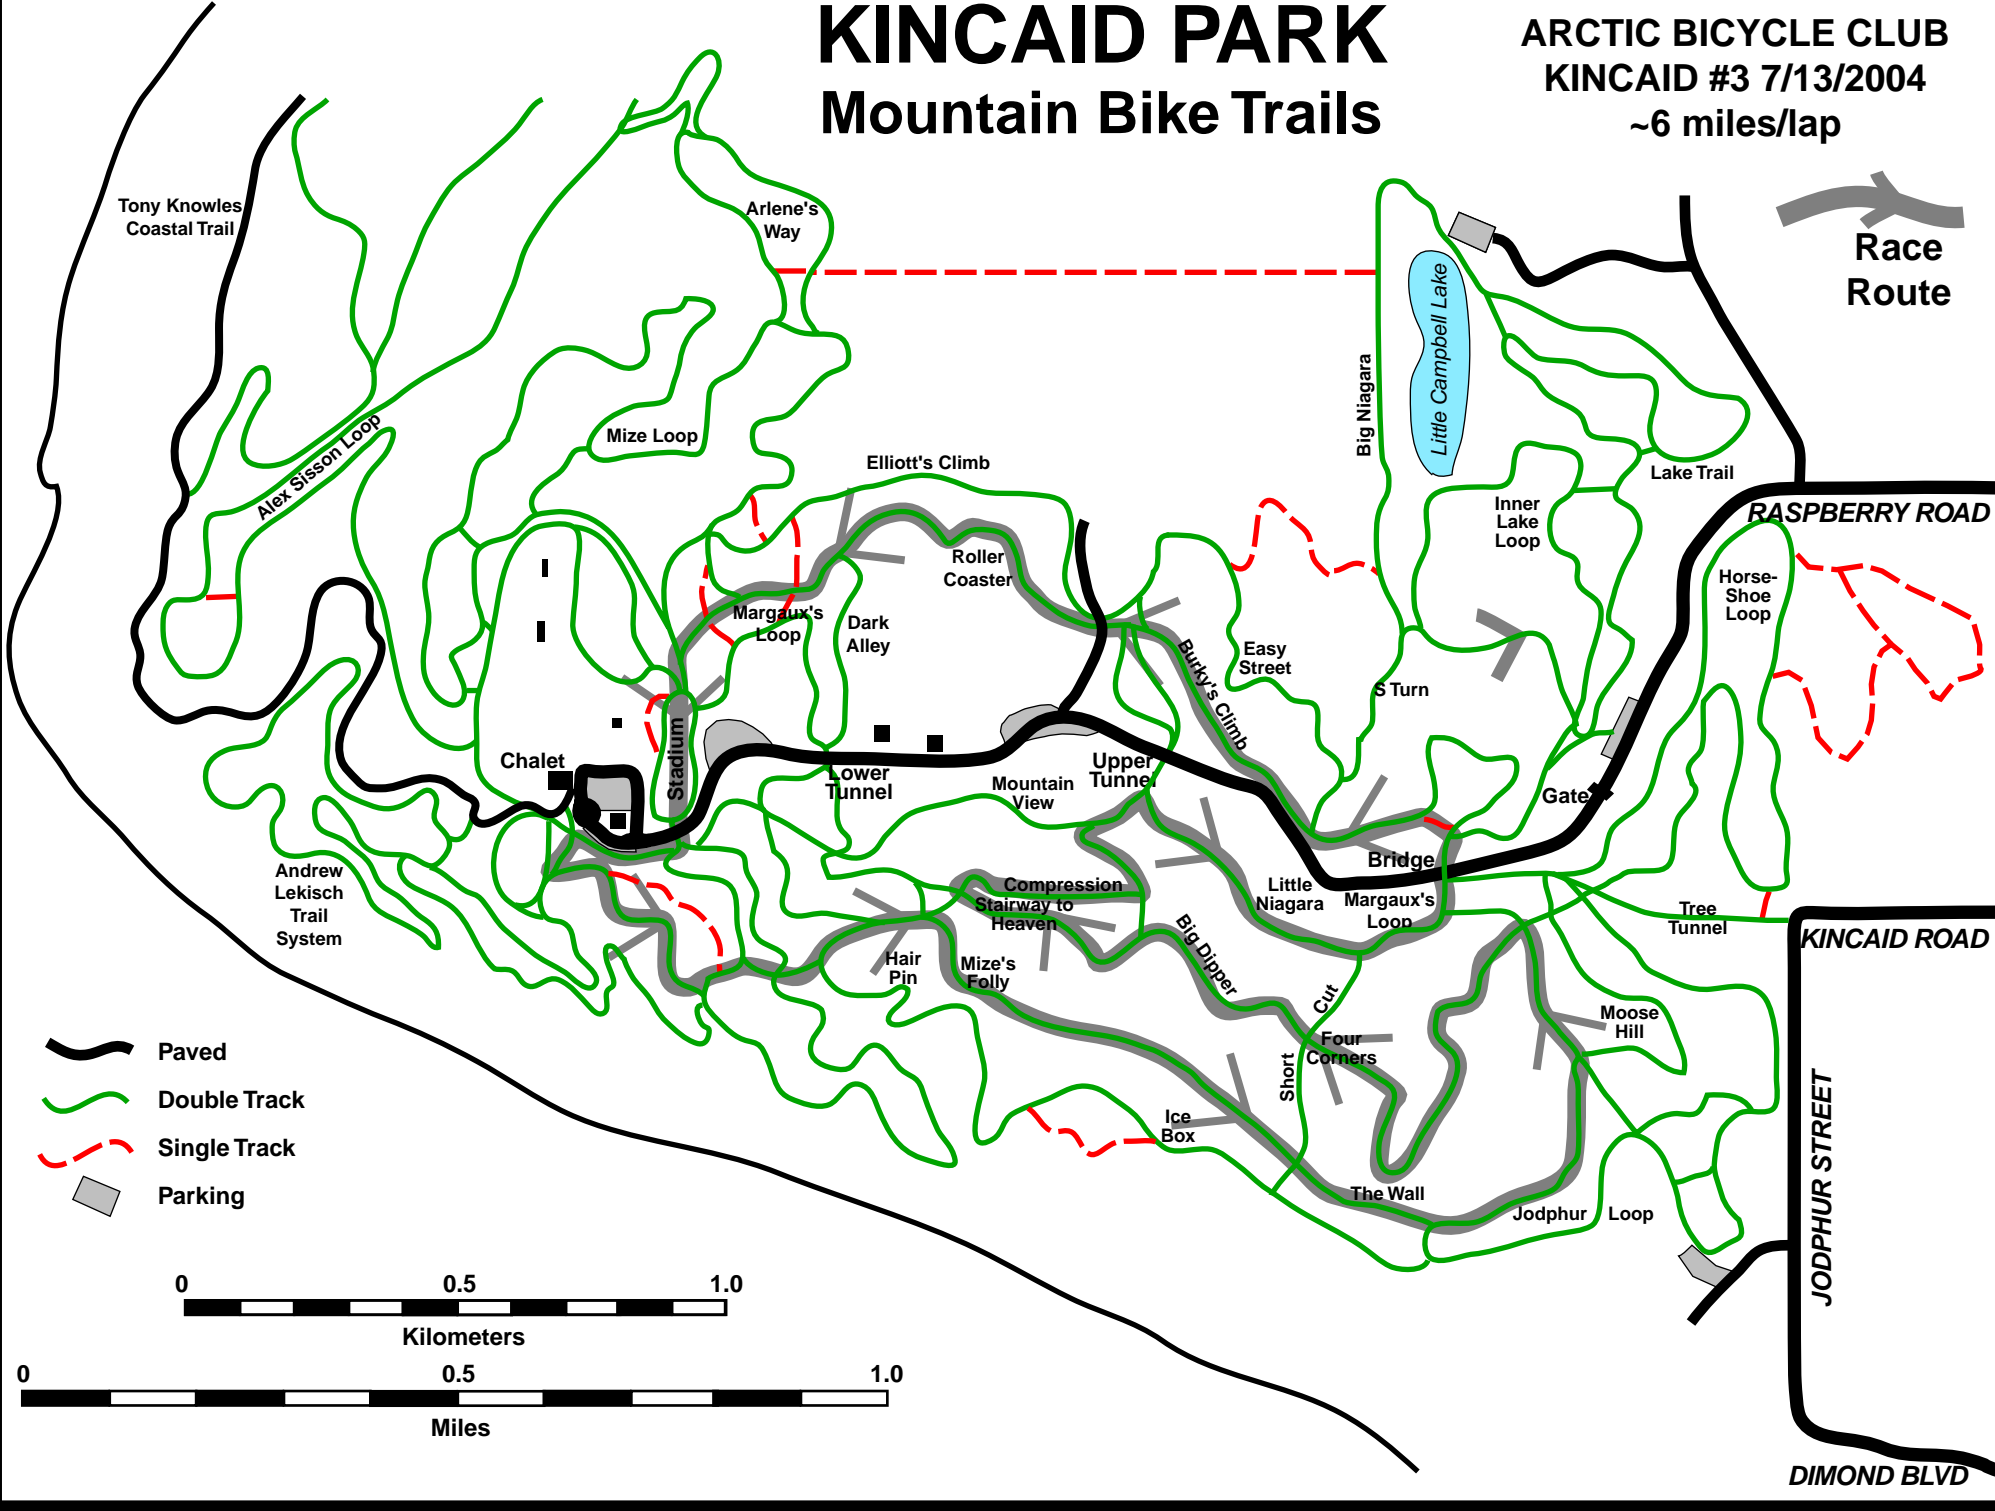

KINCAID PARK Mountain Bike Trails

ARCTIC BICYCLE CLUB
KINCAID #3 7/13/2004
~6 miles/lap

-  Paved
-  Double Track
-  Single Track
-  Parking

KINCAID ROAD
JODPHUR STREET
DIMOND BLVD