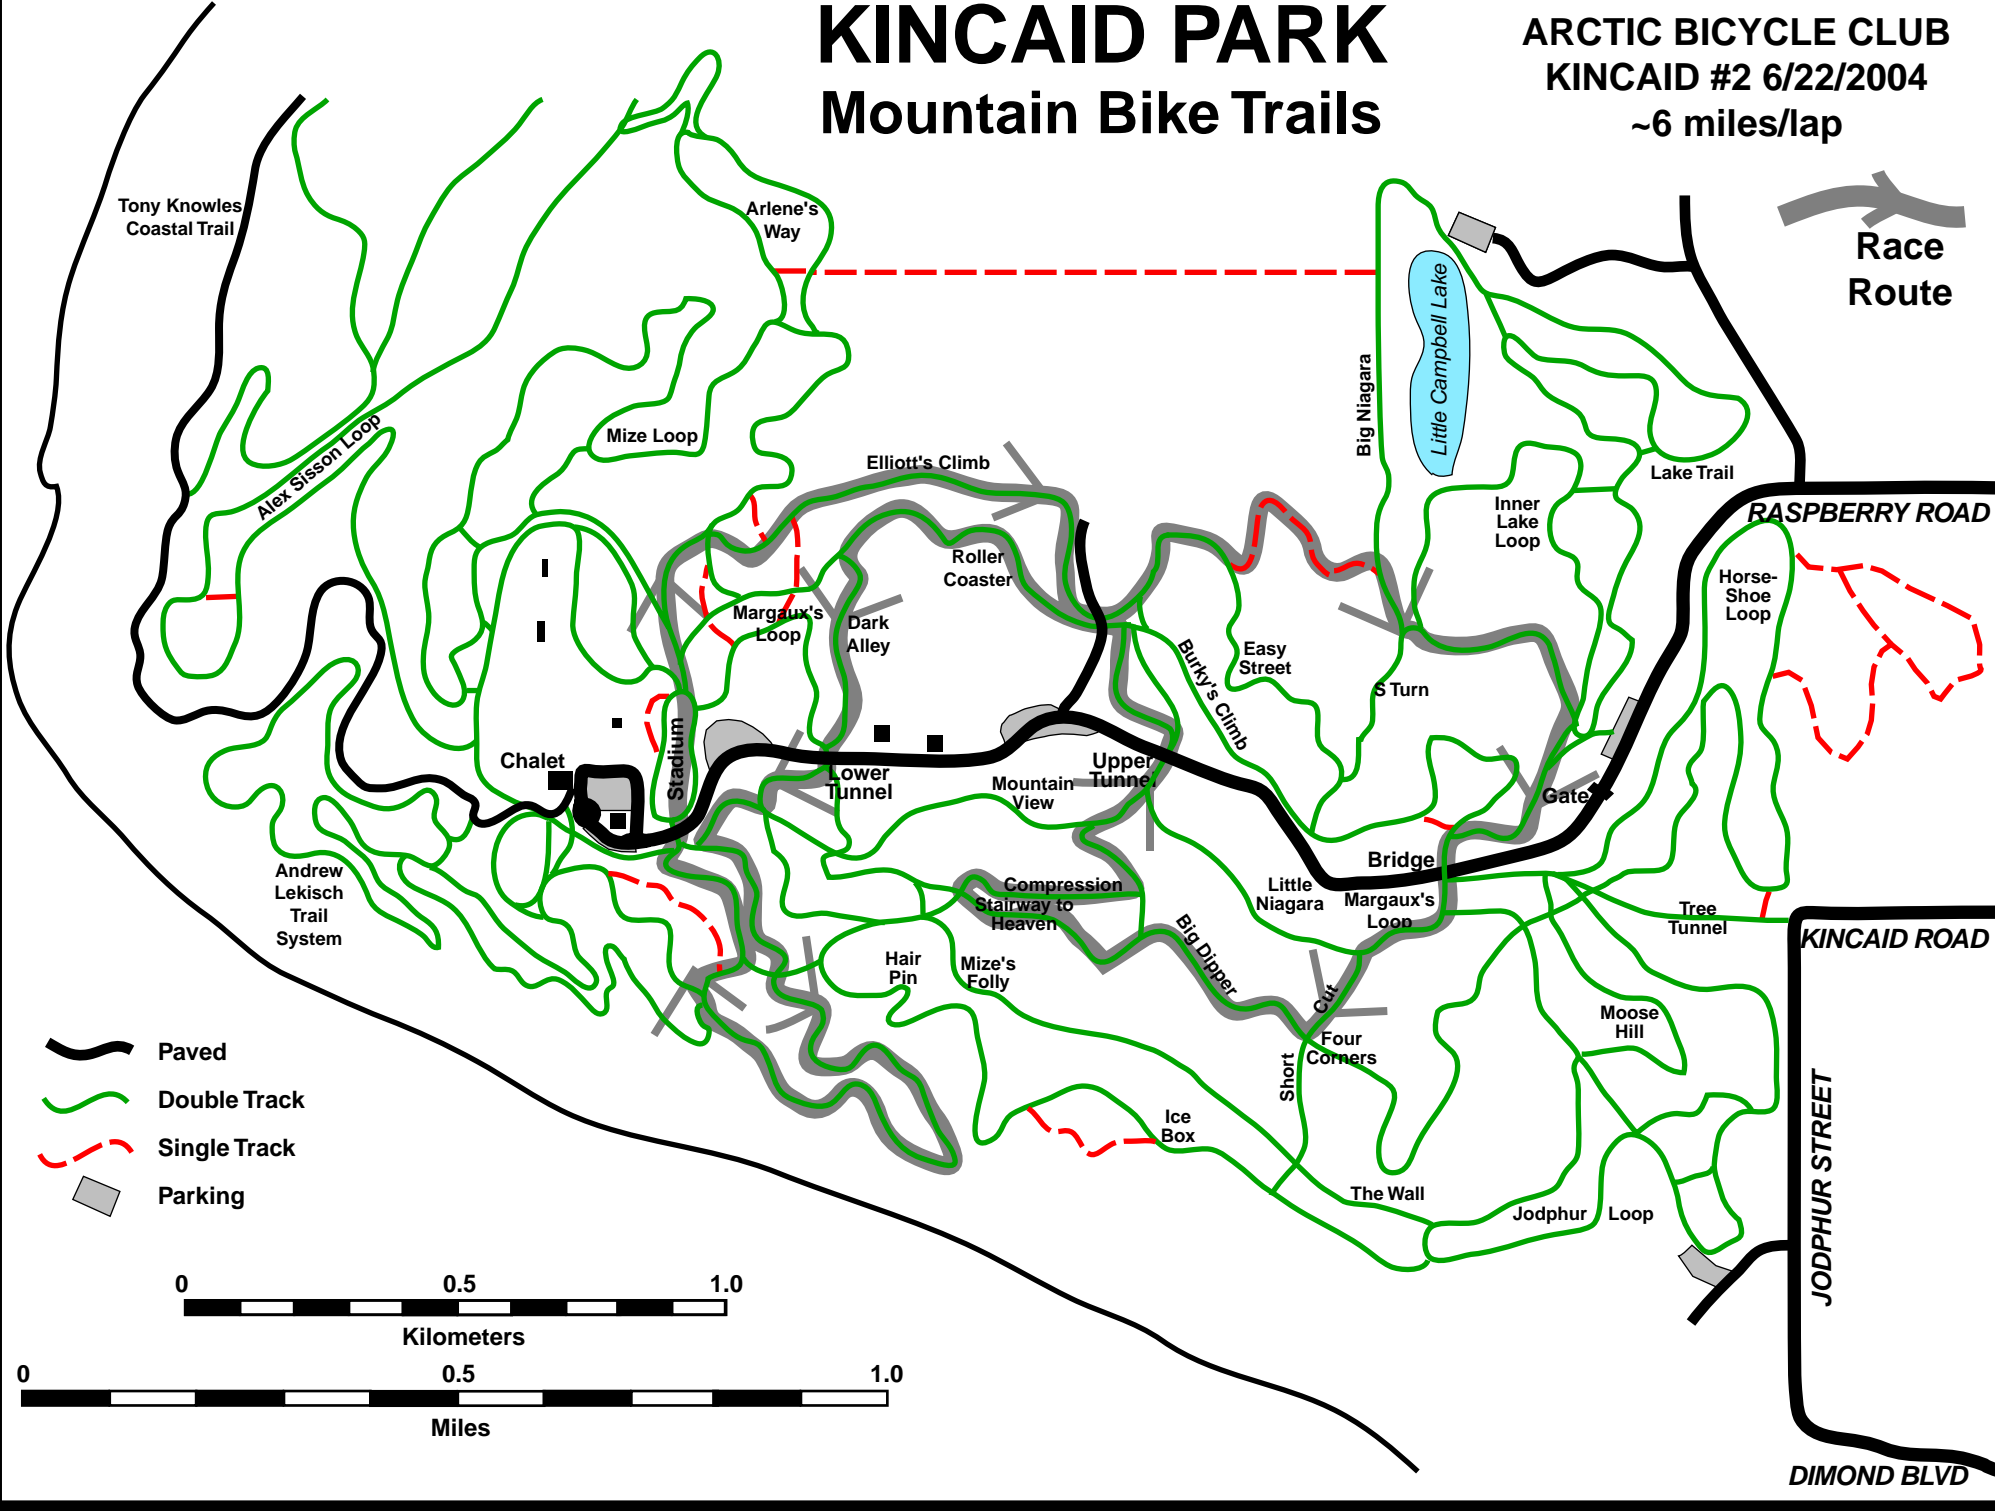

KINCAID PARK Mountain Bike Trails

ARCTIC BICYCLE CLUB
KINCAID #2 6/22/2004
~6 miles/lap

- Paved
- Double Track
- Single Track
- Parking

RASPBERRY ROAD
KINCAID ROAD
JODPHUR STREET
DIMOND BLVD