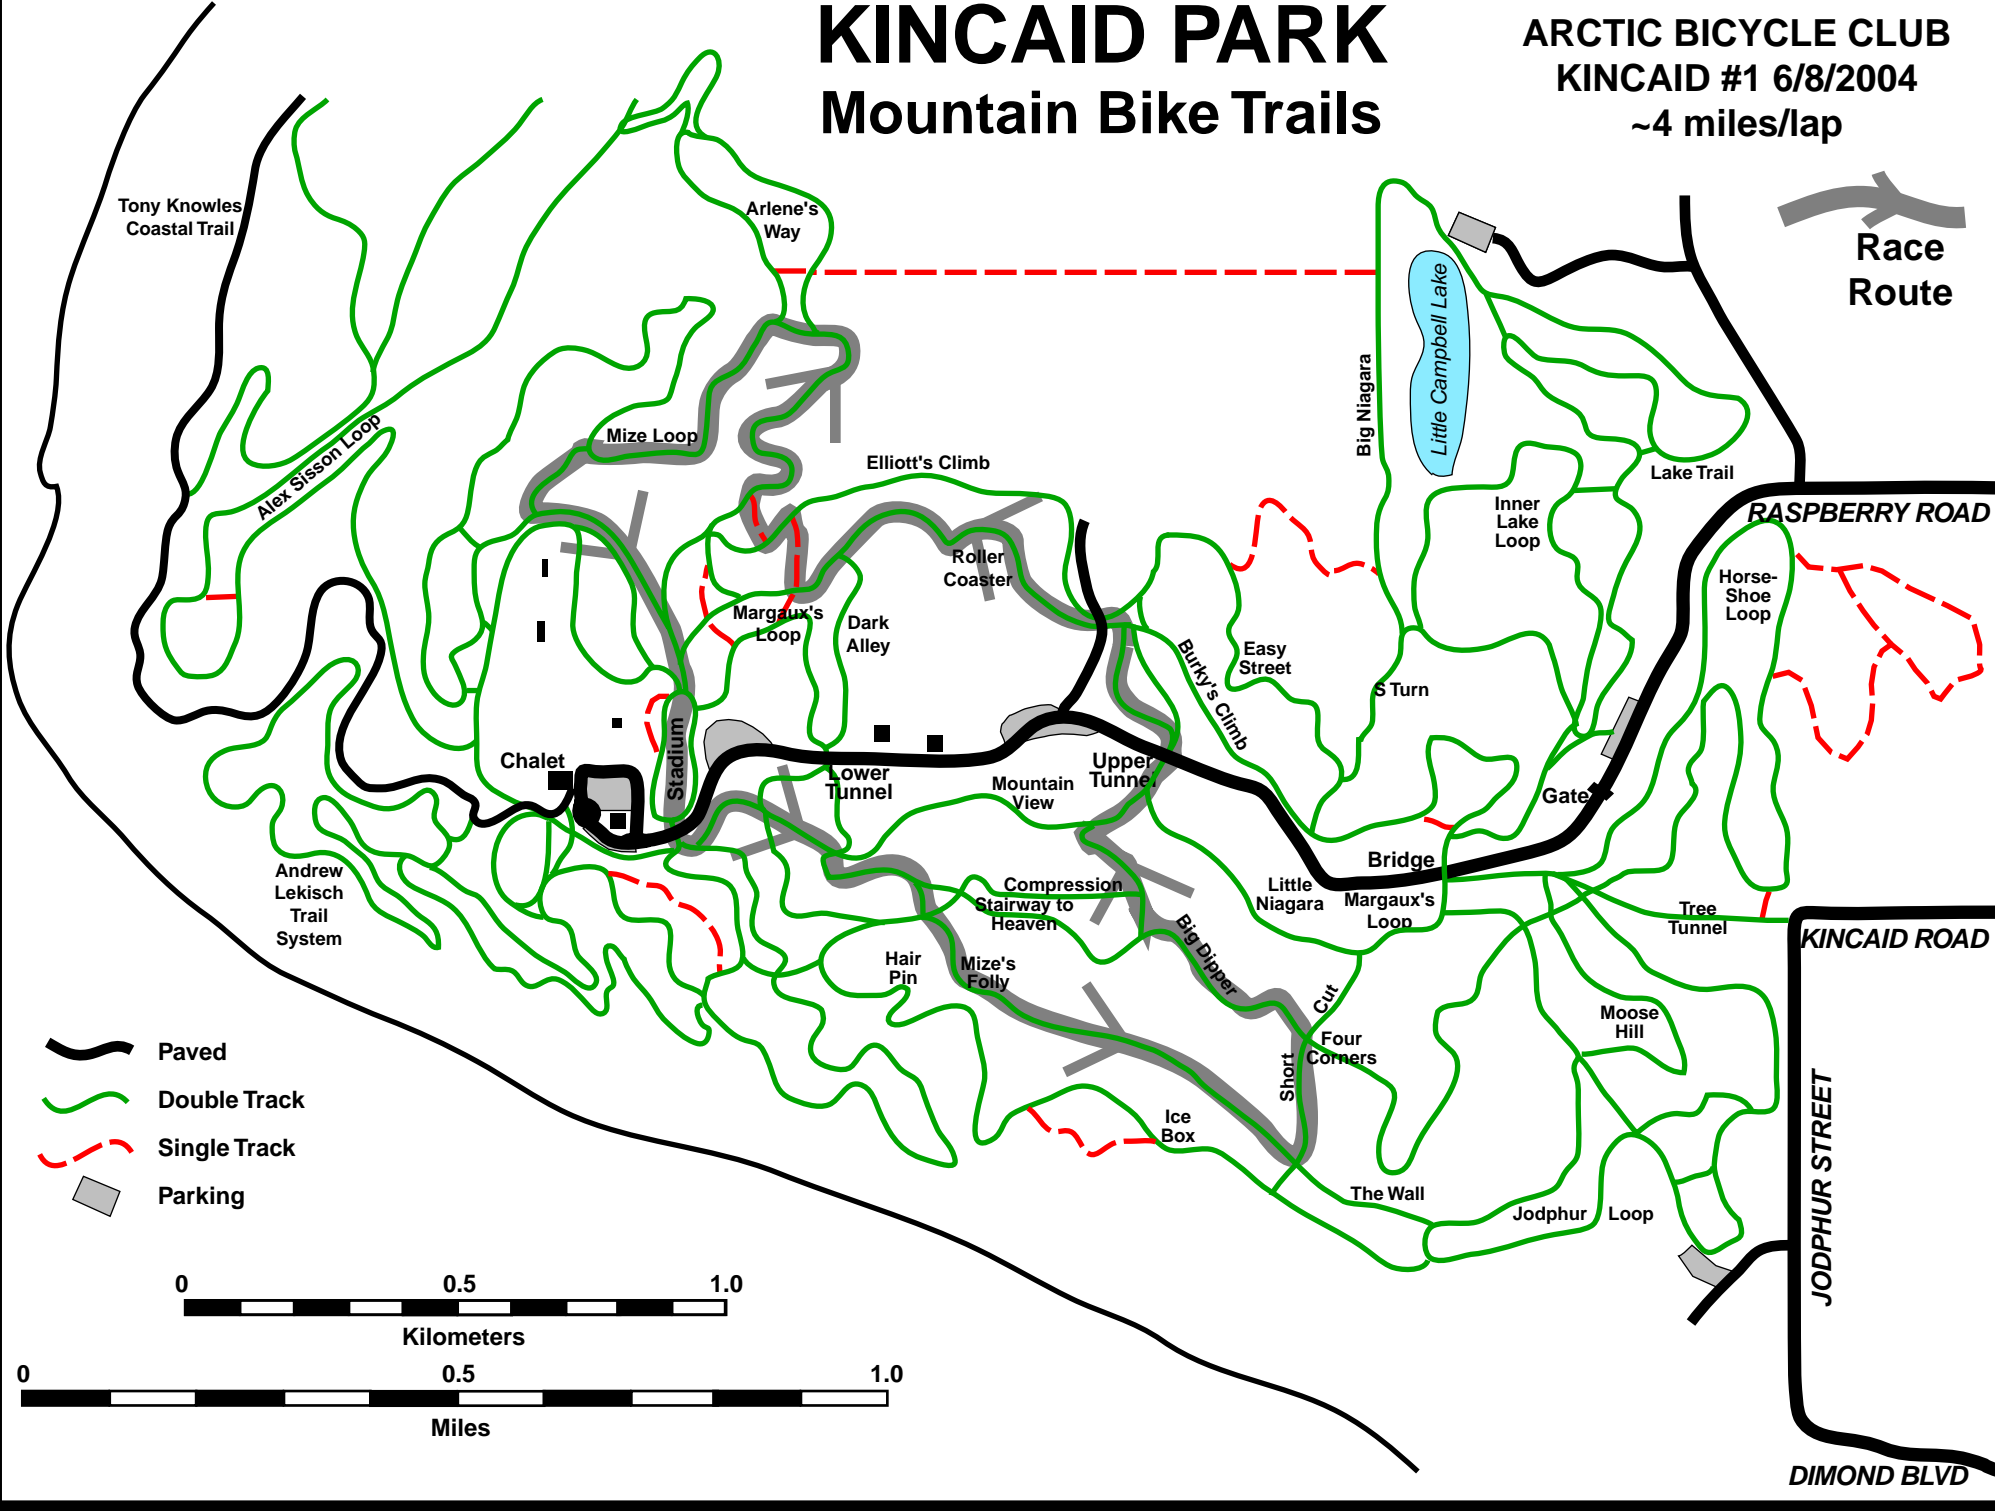

# KINCAID PARK Mountain Bike Trails

ARCTIC BICYCLE CLUB  
KINCAID #1 6/8/2004  
~4 miles/lap

-  Paved
-  Double Track
-  Single Track
-  Parking

DIMOND BLVD