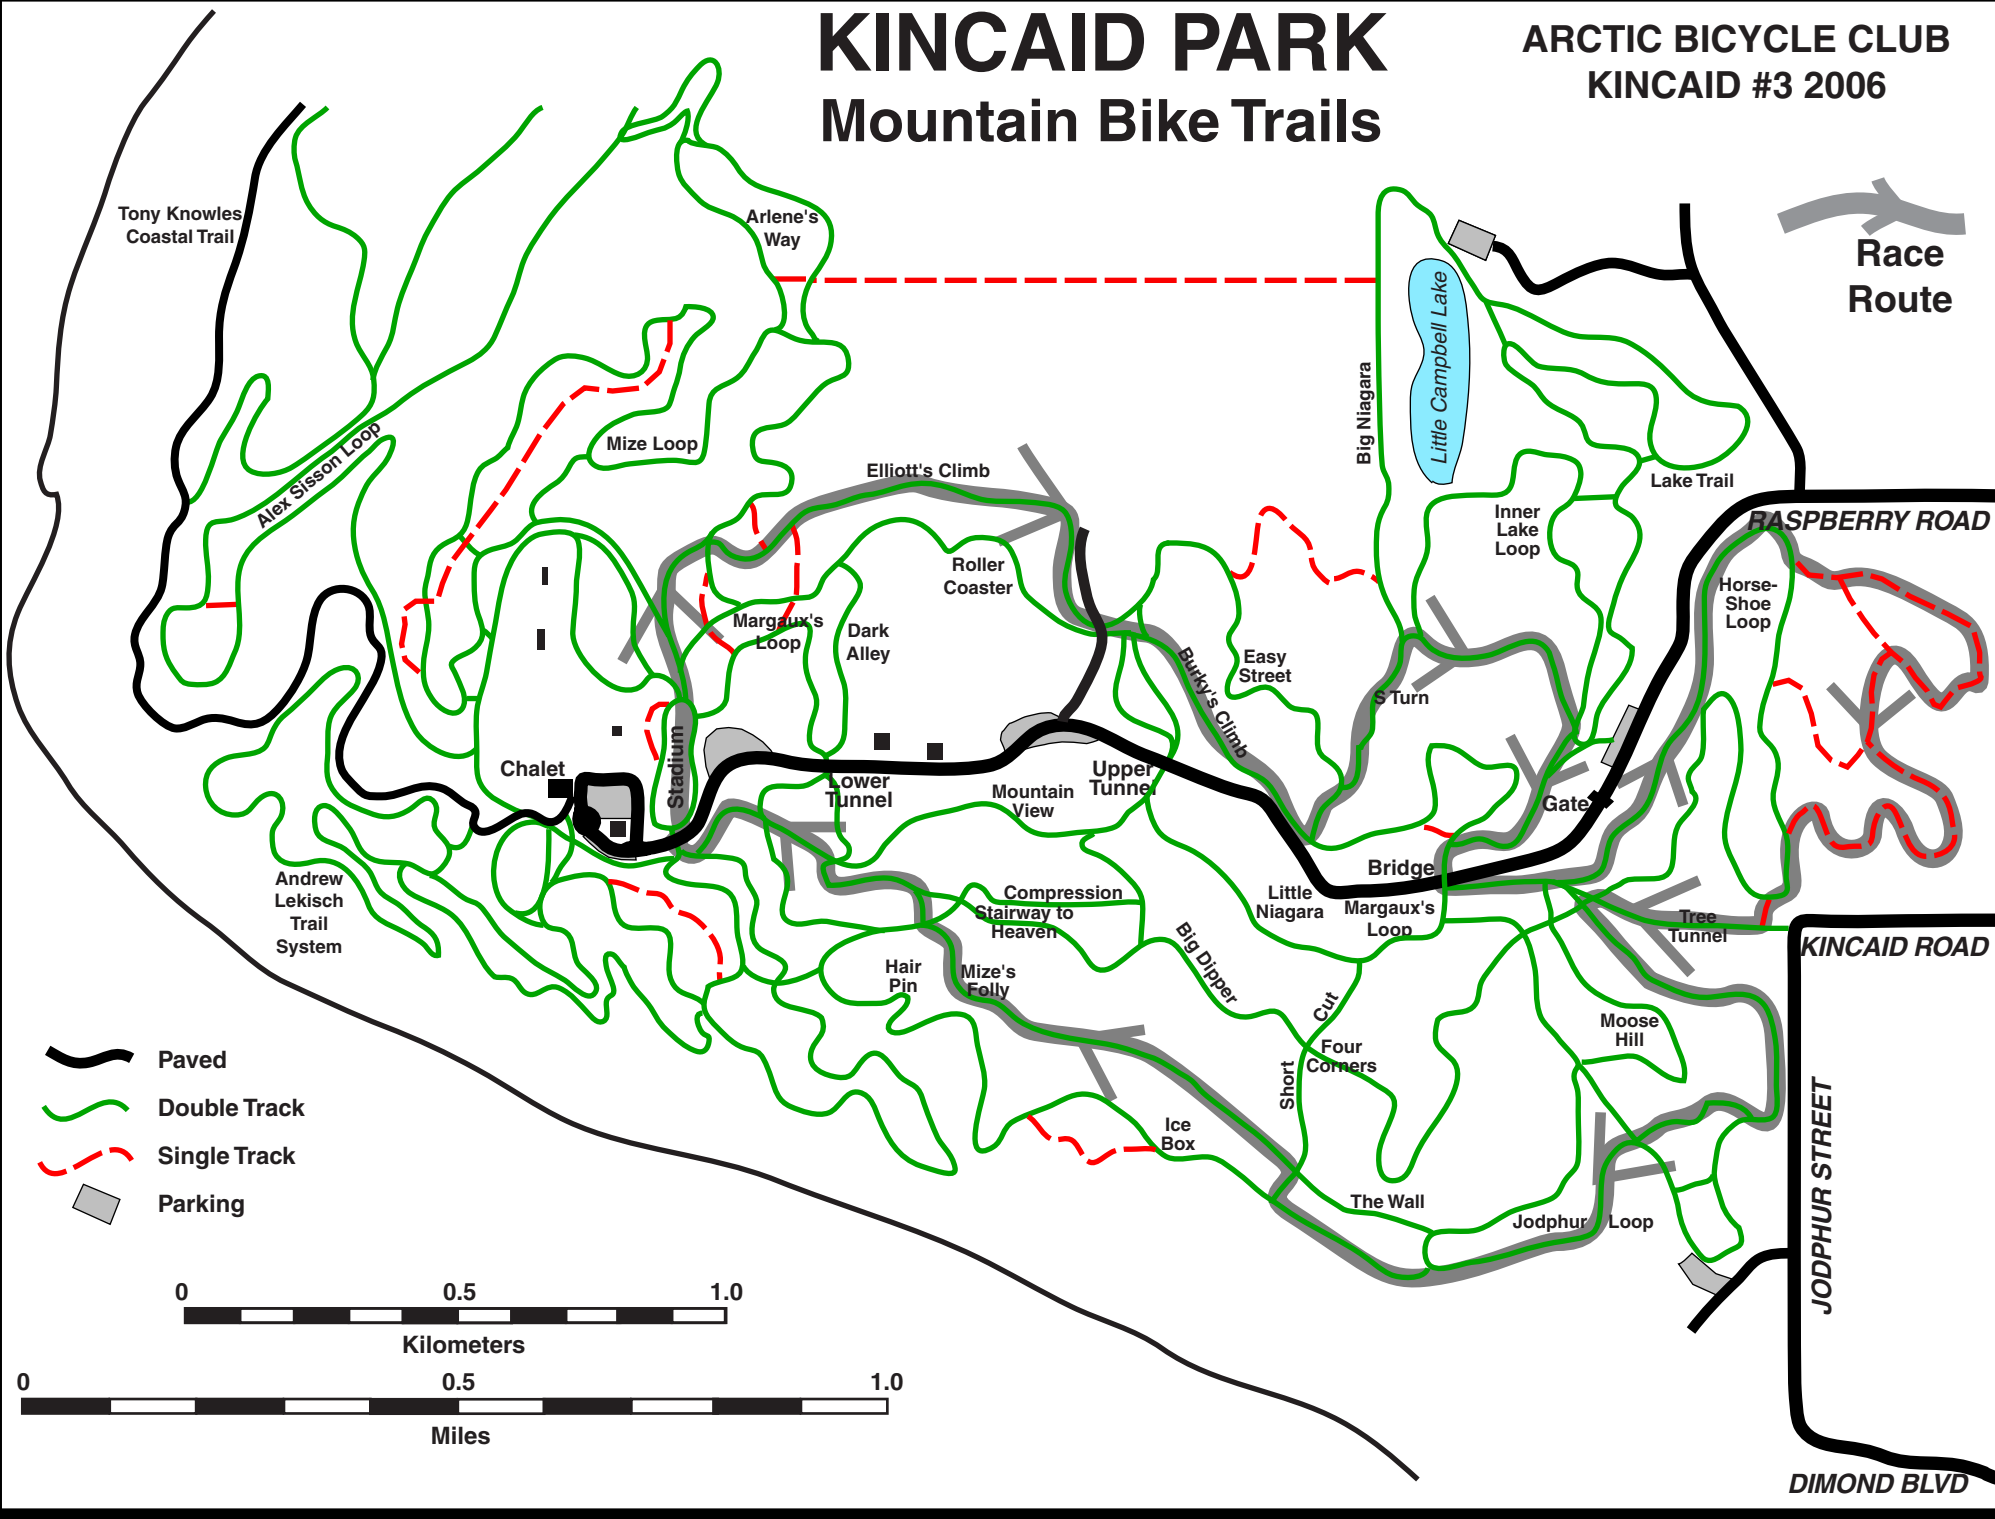

KINCAID PARK

Mountain Bike Trails

ARCTIC BICYCLE CLUB
KINCAID #3 2006

-  Paved
-  Double Track
-  Single Track
-  Parking

0 0.5 1.0
Kilometers

0 0.5 1.0
Miles

RASPBERRY ROAD
KINCAID ROAD
JODHPUR STREET
DIMOND BLVD